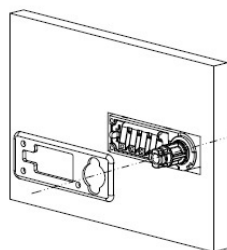

PRODUCT SHEET

Description:

Back Plate, Black Plastic, F/Lock M224, F/12-22mm Panels, W/ 3 Screws, Size:73x25x2mm, ABS Material, Cutting Hole:, 68 x 20,5mm

Item number:

14.08.248-0

Units	Box	Carton	HS Code	Barcode
Pcs.	50	500	3926300090	 5704866045551