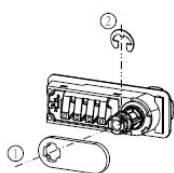

PRODUCT SHEET

Description:

Back Plate, Black Plastic, F/Lock M224, F/12-22mm Panels, W/ 3 Screws, Size:73x25x2mm, ABS Material, Cutting Hole:, 68 x 20,5mm

Item number:

14.08.248-0

Units	Box	Carton	HS Code	Barcode
Pcs.	50	500	3926300090	 5704866045551