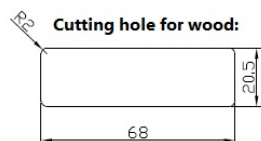

PRODUCT SHEET

Description:

Back Plate, Black Plastic, F/Lock M224, F/12-22mm Panels, W/ 3 Screws, Size:73x25x2mm, ABS Material, Cutting Hole:, 68 x 20,5mm

Item number:

14.08.248-0

Units	Box	Carton	HS Code	Barcode
Pcs.	50	500	3926300090	 5704866045551